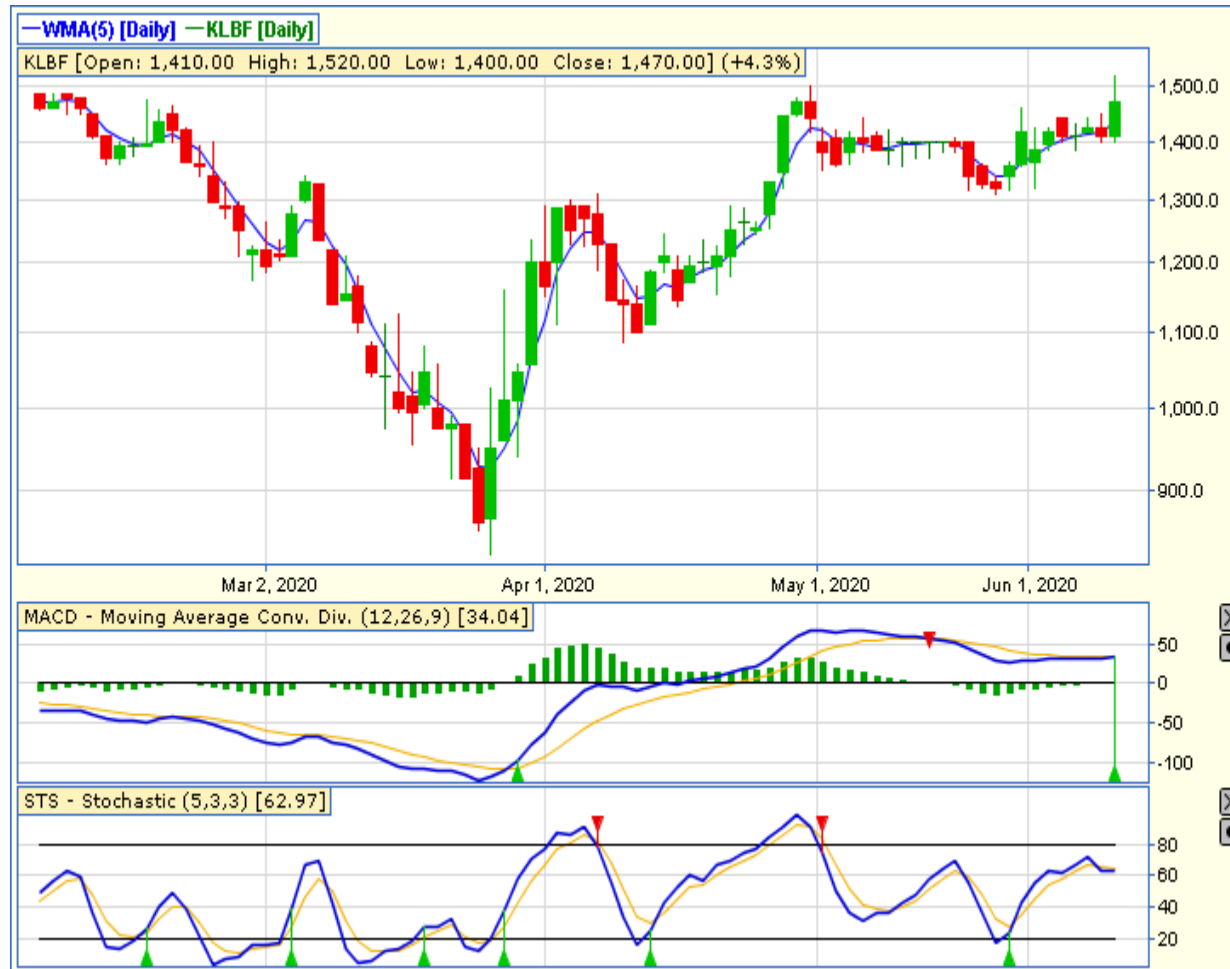

WWW.PROFINDO.COM | PROCLICK.PROFINDO.COM

JAKARTA COMPOSITE INDEX

PREVIOUS 10 JUNI 2020

CLOSING	4920.682	-2.27%
TRANSACTION	IDR 10.89TRILLION	
FOREIGN NETT	IDR 520 BIO (SELL)	

PREDICTION 11 JUNI 2020

BULLISH
RANGE 4892-5139

BOTTOM FISHING
STOCHASTIC : DEATHCROSS
MACD : HISTOGRAM POSITIF DAN UPTREND

TECHNICAL RECOMENDATION

BBRI – PT BANK RAKYAT INDONESIA (PERSERO) TBK

CLOSING 10/6/2020 RP 3030 (-5.6%)

BUY

TARGET PRICE 3670

STOPLOSS < 3000

BUY

TARGET PRICE 1160

STOPLOSS < 1020

BOTTOM FISHING AREA

STOCHASTIC : DOWNTREND

MACD : HISTOGRAM POSITIF DAN GOLDEN CROSS

TECHNICAL RECOMENDATION

ELSA – PT ELNUSA TBK

CLOSING 10/6/2020 RP 230 (+2.7%)

**SELL ON STRENGTH
TAKE PROFIT 244**

**HAMMER
STOCHASTIC : UPTREND
MACD : HISTOGRAM POSITIF DAN UPTREND**

TECHNICAL RECOMENDATION

KLBF – PT KALBE FARMA TBK

CLOSING 10/6/2020 RP 1470 (+4.3%)