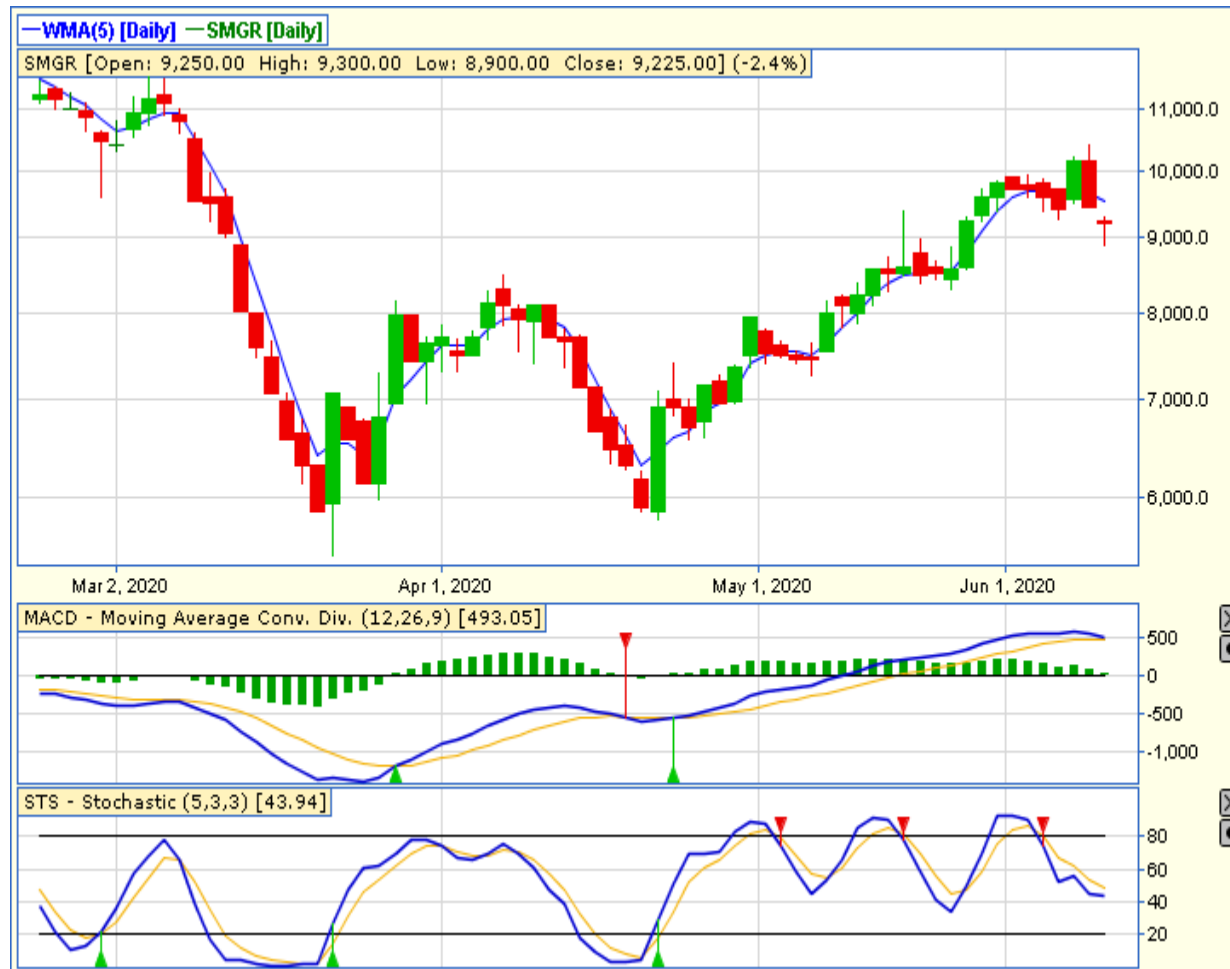

WWW.PROFINDO.COM | PROCLICK.PROFINDO.COM

JAKARTA COMPOSITE INDEX

PREVIOUS 10 JUNI 2020

CLOSING	4920.682	-2.27%
TRANSACTION	IDR 10.89TRILLION	
FOREIGN NETT	IDR 520 BIO (SELL)	

PREDICTION 11 JUNI 2020

BULLISH
RANGE 4892-5139

BOTTOM FISHING
STOCHASTIC : DEATHCROSS
MACD : HISTOGRAM POSITIF DAN UPTREND

TECHNICAL RECOMENDATION

BBRI – PT BANK RAKYAT INDONESIA (PERSERO) TBK

CLOSING 10/6/2020 RP 3030 (-5.6%)

BUY

TARGET PRICE 3670

STOPLOSS < 3000

BOTTOM FISHING AREA

STOCHASTIC : DOWNTREND

MACD : HISTOGRAM POSITIF DAN UPTREND

TECHNICAL RECOMENDATION

TLKM – PT TELEKOMUNIKASI INDONESIA TBK

CLOSING 10/6/2020 RP 3310 (-1%)

BUY

TARGET PRICE 3390

STOPLOSS < 3000

BOTTOM FISHING AREA

STOCHASTIC : OVERSOLD

MACD : HISTOGRAM NEGATIF DAN DOWNTREND

TECHNICAL RECOMENDATION

SMGR – PT SEMEN INDONESIA (PERSERO) TBK

CLOSING 10/6/2020 RP 9225 (-2.4%)

BUY